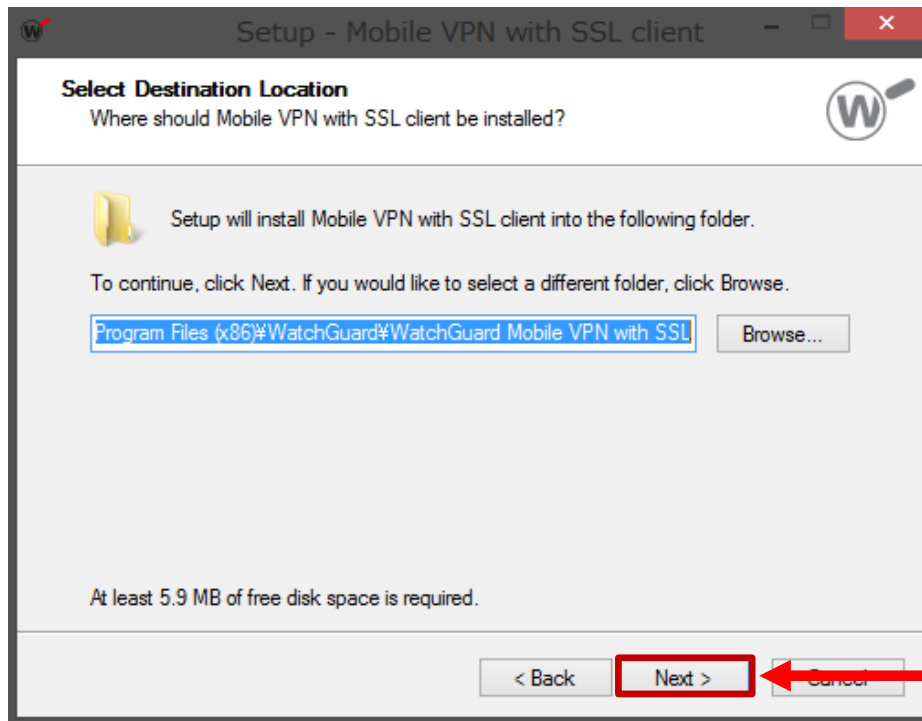

フォルダパスを指定します。(デフォルトでOK)

「Next」をクリック